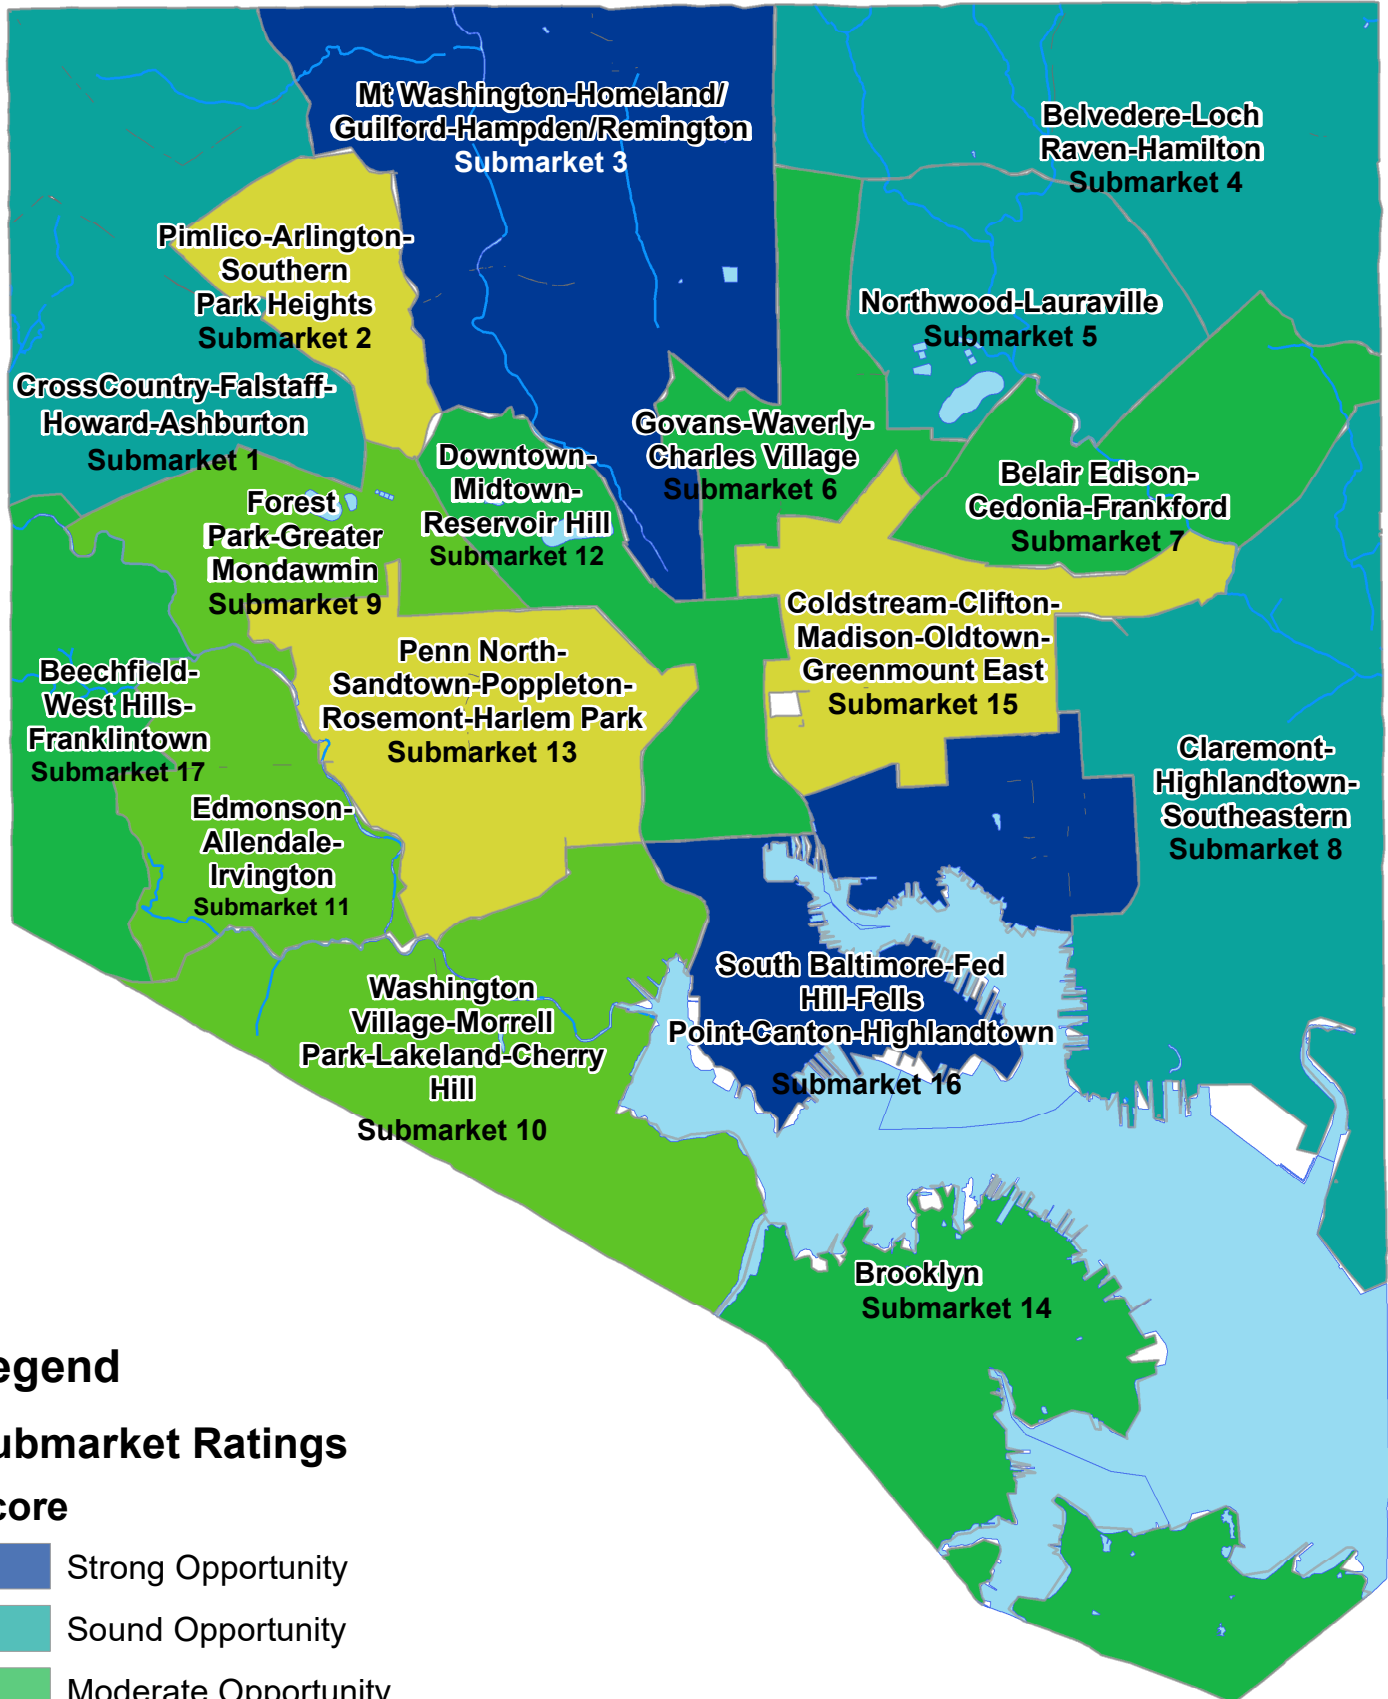

Composite Opportunity Score for Baltimore Submarkets

Legend

Submarket Ratings

Score

- Strong Opportunity
- Sound Opportunity
- Moderate Opportunity
- Some Opportunity
- Reduced Opportunity